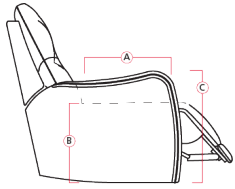

# 41094 Regent

Dimensions shown as Width x Depth x Height. Specifications are correct at time of printing and are subject to change without notice.  
LHF - left hand facing RHF - right hand facing IA - inside arm to inside

03 Loveseat  
62 x 39 x 41"  
157 x 99 x 104cm

04 Home Theater  
Ottoman  
44 x 28 x 19"  
112 x 71 x 48cm

09 Corner Curve  
47 x 47 x 41"  
119 x 119 x 104cm

10 Armless Chair  
23 x 40 x 41"  
58 x 102 x 104cm

## Dimensions

- A - Seat Depth - 22" / 56cm
- B - Seat Height - 19" / 48cm
- C - Arm Height - 25" / 64cm

### How We Measure

**Height** - measured from the highest point of the back pillow to the floor.

**Depth** - measured from the front edge of the seat cushion to the top of the back.

**Width** - measured from the widest point of the arm or arm pillow to the widest point of the opposite arm or arm pillow.