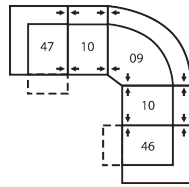

## Dimensions

- A - Seat Depth - 22" / 56cm
- B - Seat Height - 19" / 48cm
- C - Arm Height - 25" / 64cm

### How We Measure

**Height** - measured from the highest point of the back pillow to the floor.

**Depth** - measured from the front edge of the seat cushion to the top of the back.

**Width** - measured from the widest point of the arm or arm pillow to the widest point of the opposite arm or arm pillow.

**Arm Height** - measured from the top of the arm to the floor.

**Seat Height** - measured from the crown of the seat cushion to the floor.

**Seat Cushion Foam and Fibre-filled**

**Components** - five year pro-rated warranty

**CONFIGURATION MA**

107 x 107"

272 x 272cm

**CONFIGURATION MB**

103 x 121"

262 x 307cm