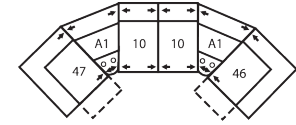

## Dimensions

- A - Seat Depth - 22" / 56cm
- B - Seat Height - 19" / 48cm
- C - Arm Height - 25" / 64cm

**Arm Height** - measured from the top of the arm to the floor.

**Seat Height** - measured from the crown of the seat cushion to the floor.

**Seat Cushion Foam and Fibre-filled**

**Components** - five year pro-rated warranty

**CONFIGURATION MA**

107 x 107"

272 x 272cm

**CONFIGURATION MB**

103 x 121"

262 x 307cm

**CONFIGURATION MD**

116 x 121"

295 x 307cm

**CONFIGURATION ME**

166 x 75"

422 x 191cm

**CONFIGURATION MF**

124 x 72"