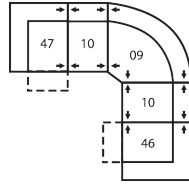

CONFIGURATION MA

106 x 106"

269 x 269cm