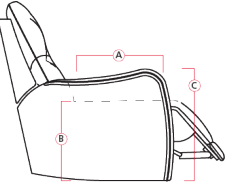

# 41034 PROVIDENCE

Dimensions shown as Width x Depth x Height. Specifications are correct at time of printing and are subject to change without notice.  
LHF - left hand facing RHF - right hand facing IA - inside arm to inside

04 Home Theater  
Ottoman  
44 x 28 x 19"  
112 x 71 x 48cm

09 Corner Curve  
48 x 48 x 39"  
122 x 122 x 99cm

10 Armless Chair  
24 x 40 x 39"  
61 x 102 x 99cm

30 Armless Recliner  
60 Power Armless  
Recliner  
24 x 40 x 39"  
61 x 102 x 99cm

## Dimensions

- A - Seat Depth - 20" / 51cm
- B - Seat Height - 18.5" / 47cm
- C - Arm Height - 25" / 64cm

### How We Measure

**Height** - measured from the highest point of the back pillow to the floor.

**Depth** - measured from the front edge of the seat cushion to the top of the back.

**Width** - measured from the widest point of the arm or arm pillow to the widest point of the opposite arm or arm pillow.