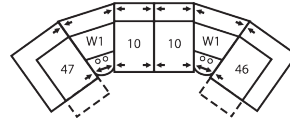

**Arm Height** - measured from the top of the arm to the floor.

**Seat Height** - measured from the crown of the seat cushion to the floor.

**Seat Cushion Foam and Fibre-filled Components** - five year pro-rated warranty

**CONFIGURATION MA**

106 x 106"

269 x 269cm

**CONFIGURATION MZ**

116 x 66"

295 x 168cm

**CONFIGURATION MW**

150 x 76"

381 x 193cm

**CONFIGURATION M1**

153 x 66"

389 x 168cm

**CONFIGURATION MX**

112 x 70"

284 x 178cm

**CONFIGURATION MY**

155 x 74"

394 x 188cm