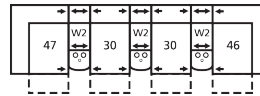

**Arm Height** - measured from the top of the arm to the floor.

**Seat Height** - measured from the crown of the seat cushion to the floor.

**Seat Cushion Foam and Fibre-filled Components** - five year pro-rated warranty

**CONFIGURATION MA**

106 x 106"

269 x 269cm

**CONFIGURATION MZ**

116 x 66"

295 x 168cm

**CONFIGURATION MW**

150 x 76"

381 x 193cm

**CONFIGURATION M1**

153 x 66"

389 x 168cm

**CONFIGURATION MX**

112 x 70"

284 x 178cm