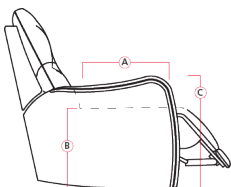

42306 PINECREST

Dimensions shown as Width x Depth x Height. Specifications are correct at time of printing and are subject to change without notice.
LHF - left hand facing RHF - right hand facing IA - inside arm to inside

45 Layflat Manual
Mechanism
29 x 38 x 39"
74 x 97 x 99cm
IA: 21" / 53cm

71 Layflat Power
Mechanism
29 x 38 x 39"
74 x 97 x 99cm
IA: 21" / 53cm

Dimensions

A - Seat Depth - 20.5" / 52cm

B - Seat Height - 19" / 48cm

C - Arm Height - 24" / 61cm

Features

- Back: 11 or 12 gauge sinuous springs which are engineered to provide lasting comfort and strength
- Seat: 8 gauge sinuous wire springs for superior ride and comfort
- Back filled with blown fibre
- Outside handle mechanism
- Toggle power mechanism
- Hardwood, softwood and engineered wood products; all joints pinned & glued for uniformity & strength

Width - measured from the widest point of the arm or arm pillow to the widest point of the opposite arm or arm pillow.

Arm Height - measured from the top of the arm to the floor.

Seat Height - measured from the crown of the seat cushion to the floor.