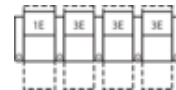

Measurements displayed here represent the standard for this series. Some pieces may vary.

1E Recliner Power
39 x 40 x 43"
100 x 102 x 110cm
IA: 23" / 59cm

2E LHF Power Recliner
31 x 40 x 43"
78 x 102 x 110cm

7E RHF Wedge Arm Power Recliner
39 x 40 x 43"
98 x 102 x 110cm

8E Armless Power Recliner
23 x 40 x 43"
59 x 102 x 110cm

9E LHF Wedge Arm Power Recliner
39 x 40 x 43"
98 x 102 x 110cm

Dimensions are the same for reverse direction where applicable.

POPULAR CONFIGURATIONS

Note: Always assemble configurations from right hand facing to left hand facing. Dimensions are shown as width x depth.

AH 2-Seat Straight HTS
69 x 68"
176 x 173 cm

AI 2-Seat Curved HTS
76 x 70"
194 x 178 cm

AJ 3-Seat Straight HTS
100 x 68"
254 x 173 cm

AK 3-Seat Curved HTS
113 x 73"
288 x 186 cm

AL 4-Seat Straight HTS
130 x 68"
331 x 173 cm

AM 4-Seat Curved HTS
150 x 78"
381 x 199 cm

Specifications are correct at time of printing and are subject to change without notice.