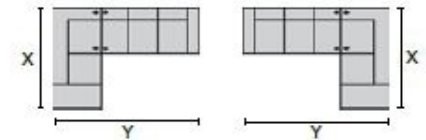

POPULAR CONFIGURATIONS

Note: Always assemble configurations from right hand facing to left hand facing. Dimensions are shown as width x depth.

AH 2-Seat Straight HTS
69 x 68"
176 x 173 cm

AI 2-Seat Curved HTS
76 x 70"
194 x 178 cm

AJ 3-Seat Straight HTS
100 x 68"
254 x 173 cm

AK 3-Seat Curved HTS
113 x 73"
288 x 186 cm

AL 4-Seat Straight HTS
130 x 68"
331 x 173 cm

AM 4-Seat Curved HTS
150 x 78"
381 x 199 cm

Specifications are correct at time of printing and are subject to change without notice.

LHF = left hand facing means the "end arm" is on the LEFT HAND SIDE of the upholstered piece when you are standing in front of the piece.

RHF = right hand facing means the "end arm" is on the RIGHT HAND SIDE of the upholstered piece when you are standing in front of the piece.