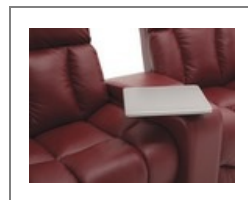

FEATURES

- **Features:** Single and double needle top stitching for luxurious tailoring (on leather and select fabrics), Features multi color LED cupholders and groundlighting. Choose from seven different colors, three light intensities, power recline and power headrest activation, a "home" button and two memory preset keys, all on one cupholder!, Hidden plastic glides integrated into the base
- **Cover:** All Palliser Leathers, All Palliser Fabrics
- **Frame Construction:** The majority of Palliser frames are constructed from engineered wood products, hardwood or softwood; joints are pinned and glued for uniformity and strength.
- **Cushions:** Semi-attached back cushions feature a fibre filling, blown into channels to prevent shifting and provide pillow-soft comfort, Full, chaise-style seat