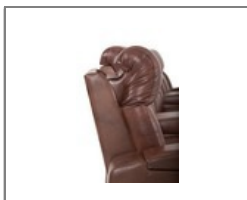

FEATURES

- **Features:** Single and double needle top stitching for luxurious tailoring (on leather and select fabrics), Features multi color LED cupholders and groundlighting. Choose from seven different colors, three light intensities, power recline and power headrest activation, a "home" button and two memory preset keys, all on one cupholder!, Hidden plastic glides integrated into the base
- **Cover:** All Palliser Leathers, All Palliser Fabrics
- **Frame Construction:** The majority of Palliser frames are constructed from engineered wood products, hardwood or softwood; joints are pinned and glued for uniformity and strength.
- **Cushions:** Semi-attached back cushions feature a fibre filling, blown into channels to prevent shifting and provide pillow-soft comfort, Full, chaise-style seat