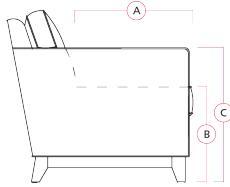

77615 PACHUCA

Dimensions shown as Width x Depth x Height. Specifications are correct at time of printing and are subject to change without notice.
LHF - left hand facing RHF - right hand facing IA - inside arm to inside

Dimensions

- A - Seat Depth - 22" / 56cm
- B - Seat Height - 18" / 46cm
- C - Arm Height - 23" / 58cm

Features

- Hardwood, softwood and engineered wood products; all joints pinned & glued for uniformity & strength
- Back: Premium elastic webbing offers consistent suspension for the life of the product
- Seat: Interwoven 100% elastic webbing offers consistent suspension for the life of the product
- Back filled with blown fibre

03 Loveseat
66 x 38 x 33"
168 x 97 x 84cm
IA: 47" / 119cm

35 RHF Corner Chaise
36 LHF Corner Chaise
85 x 38 x 33"
216 x 97 x 84cm

04 Ottoman
36 x 26 x 17"
91 x 66 x 43cm

08 RHF Loveseat
07 LHF Loveseat
57 x 38 x 33"
145 x 97 x 84cm

Width - measured from the widest point of the arm or arm pillow to the widest point of the opposite arm or arm pillow.

Arm Height - measured from the top of the arm to the floor.

Seat Height - measured from the crown of the seat cushion to the floor.