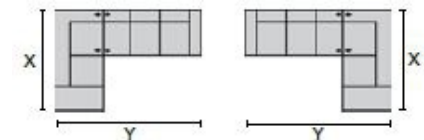

9X Corner Curve Large
54 x 54 x 43"
138 x 138 x 110cm

K0 Wedge w/Storage
17 x 40 x 37"
42 x 101 x 94cm

K1 Wedge 45 Degree w/Storage
36 x 40 x 37"
91 x 101 x 94cm

K2 Console w/Storage
13 x 40 x 37"
34 x 101 x 94cm

L1 RHF Pwr Recl Pwr/HR Pwr Lumbar
33 x 41 x 43"
84 x 105 x 110cm

L2 LHF Pwr Recl Pwr/HR Pwr Lumbar
33 x 41 x 43"
84 x 105 x 110cm

L3 Armless P/Recl Pwr/HR Pwr Lum
23 x 41 x 43"
59 x 105 x 110cm

Dimensions are the same for reverse direction where applicable.

Specifications are correct at time of printing and are subject to change without notice.

LHF = left hand facing means the "end arm" is on the LEFT HAND SIDE of the upholstered piece when you are standing in front of the piece.