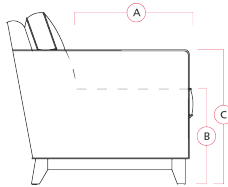

77201 JURA

Dimensions shown as Width x Depth x Height. Specifications are correct at time of printing and are subject to change without notice.
LHF - left hand facing RHF - right hand facing IA - inside arm to inside

04 Ottoman
39 x 32 x 18"
99 x 81 x 46cm

13 RHF Sofa
12 LHF Sofa
76 x 38 x 34"
193 x 97 x 86cm

35 RHF Corner Chaise
36 LHF Corner Chaise
84 x 38 x 34"
213 x 97 x 86cm

Dimensions

A - Seat Depth - 22" / 56cm

B - Seat Height - 20" / 51cm

C - Arm Height - 29" / 74cm

Features

- Hardwood, softwood and engineered wood products; all joints pinned & glued for uniformity & strength
- Seat: 8 gauge sinuous wire springs for superior ride and comfort
- High resilience seat foam for superior durability and comfort
- Back filled with blown fibre

77201 JURA

How We Measure

Height - measured from the highest point of the back pillow to the floor.

Depth - measured from the front edge of the seat cushion to the top of the back.

Width - measured from the widest point of the arm or arm pillow to the widest point of the opposite arm or arm pillow.