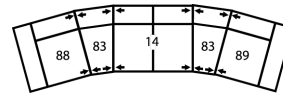

Dimensions

- A - Seat Depth - 21" / 53cm
- B - Seat Height - 18" / 46cm
- C - Arm Height - 26" / 66cm

Features

- Hardwood, softwood and engineered wood products; all joints pinned & glued for uniformity & strength
- Back: Premium elastic webbing offers consistent suspension for the life of the product
- Seat: 8 gauge sinuous wire springs for superior ride and comfort
- High resilience seat foam for superior durability and comfort

CONFIGURATION CH

115 x 91"

292 x 231cm

CONFIGURATION C1

88 x 63"

224 x 160cm

CONFIGURATION C2

92 x 91"

234 x 231cm

CONFIGURATION C3

129 x 48"

328 x 122cm

CONFIGURATION C4

124 x 101"

315 x 257cm

CONFIGURATION C5

151 x 51"

384 x 130cm

CONFIGURATION C6

113 x 92"

287 x 234cm

CONFIGURATION C7

101 x 101"

257 x 257cm