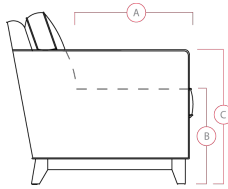

77494 JUNO

Dimensions shown as Width x Depth x Height. Specifications are correct at time of printing and are subject to change without notice.
LHF - left hand facing RHF - right hand facing IA - inside arm to inside

Dimensions

- A - Seat Depth - 21" / 53cm
- B - Seat Height - 18" / 46cm
- C - Arm Height - 26" / 66cm

Features

- Hardwood, softwood and engineered wood products; all joints pinned & glued for uniformity & strength
- Back: Premium elastic webbing offers consistent suspension for the life of the product
- Seat: 8 gauge sinuous wire springs for superior ride and comfort
- High resilience seat foam for superior durability and comfort