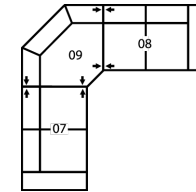

How We Measure

Height - measured from the highest point of the back pillow to the floor.

Depth - measured from the front edge of the seat cushion to the top of the back.

Width - measured from the widest point of the arm or arm pillow to the widest point of the opposite arm or arm pillow.

CONFIGURATION CH

115 x 91"

292 x 231cm

CONFIGURATION C1

88 x 63"

224 x 160cm

CONFIGURATION C2

92 x 91"

234 x 231cm

CONFIGURATION C3

129 x 48"

328 x 122cm

CONFIGURATION C4

124 x 101"

315 x 257cm

CONFIGURATION C5

151 x 51"

384 x 130cm

CONFIGURATION C6

113 x 92"

287 x 234cm

CONFIGURATION C7

101 x 101"

257 x 257cm