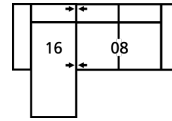

How We Measure

Height - measured from the highest point of the back pillow to the floor.

Depth - measured from the front edge of the seat cushion to the top of the back.

Width - measured from the widest point of the arm or arm pillow to the widest point of the opposite arm or arm pillow.

CONFIGURATION CH

115 x 91"

292 x 231cm

CONFIGURATION C1

88 x 63"

224 x 160cm

CONFIGURATION C2

92 x 91"

234 x 231cm

CONFIGURATION C3

129 x 48"

328 x 122cm

CONFIGURATION C4

124 x 101"

315 x 257cm

CONFIGURATION C5