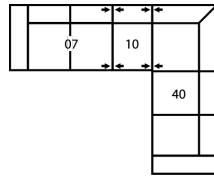

Dimensions

- A - Seat Depth - 21" / 53cm
- B - Seat Height - 18" / 46cm
- C - Arm Height - 26" / 66cm

Features

- Hardwood, softwood and engineered wood products; all joints pinned & glued for uniformity & strength
- Back: Premium elastic webbing offers consistent suspension for the life of the product
- Seat: 8 gauge sinuous wire springs for superior ride and comfort
- High resilience seat foam for superior durability and comfort

How We Measure

Height - measured from the highest point of the back pillow to the floor.

Depth - measured from the front edge of the seat cushion to the top of the back.

Width - measured from the widest point of the arm or arm pillow to the widest point of the opposite arm or arm pillow.

Arm Height - measured from the top of the arm to the floor.

Seat Height - measured from the crown of the seat cushion to the floor.

Warranty

Wood Frames, Springs or Webbing - ten year warranty

Metal Frames - two year warranty under normal household use

CONFIGURATION CH

115 x 91"

292 x 231cm

CONFIGURATION C1

88 x 63"

224 x 160cm

CONFIGURATION C2

92 x 91"