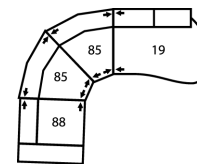

How We Measure

Height - measured from the highest point of the back pillow to the floor.

Depth - measured from the front edge of the seat cushion to the top of the back.

Width - measured from the widest point of the arm or arm pillow to the widest point of the opposite arm or arm pillow.

CONFIGURATION CH

115 x 91"

292 x 231cm

CONFIGURATION C1

88 x 63"

224 x 160cm

CONFIGURATION C2

92 x 91"

234 x 231cm

CONFIGURATION C3

129 x 48"

328 x 122cm

CONFIGURATION C4

124 x 101"

315 x 257cm

CONFIGURATION C5

151 x 51"

384 x 130cm

CONFIGURATION C6

113 x 92"

287 x 234cm

CONFIGURATION C7

101 x 101"

257 x 257cm