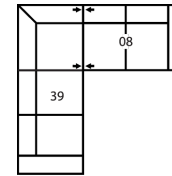

How We Measure

Height - measured from the highest point of the back pillow to the floor.

Depth - measured from the front edge of the seat cushion to the top of the back.

Width - measured from the widest point of the arm or arm pillow to the widest point of the opposite arm or arm pillow.

CONFIGURATION CH

115 x 91"

292 x 231cm

CONFIGURATION C1

88 x 63"

224 x 160cm

CONFIGURATION C2

92 x 91"

234 x 231cm

CONFIGURATION C3

129 x 48"

328 x 122cm

CONFIGURATION C4

124 x 101"

315 x 257cm

CONFIGURATION C5

151 x 51"

384 x 130cm

CONFIGURATION C6

113 x 92"

287 x 234cm

CONFIGURATION C7

101 x 101"

257 x 257cm