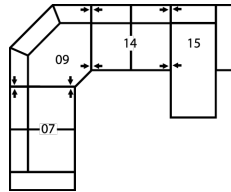

How We Measure

Height - measured from the highest point of the back pillow to the floor.

Depth - measured from the front edge of the seat cushion to the top of the back.

Width - measured from the widest point of the arm or arm pillow to the widest point of the opposite arm or arm pillow.

CONFIGURATION CH

115 x 91"

292 x 231cm

CONFIGURATION C1

88 x 63"

224 x 160cm

CONFIGURATION C2

92 x 91"

234 x 231cm

CONFIGURATION C3

129 x 48"

328 x 122cm

CONFIGURATION C4

124 x 101"

315 x 257cm

CONFIGURATION C5

151 x 51"

384 x 130cm

CONFIGURATION C6

113 x 92"

287 x 234cm

CONFIGURATION C7

101 x 101"

257 x 257cm