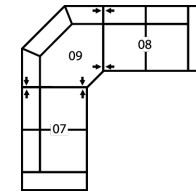

Depth - measured from the front edge of the seat cushion to the top of the back.

Width - measured from the widest point of the arm or arm pillow to the widest point of the opposite arm or arm pillow.

Arm Height - measured from the top of the arm to the floor.

88 x 63"

224 x 160cm

CONFIGURATION C2

92 x 91"

234 x 231cm

CONFIGURATION C3

129 x 48"

328 x 122cm

CONFIGURATION C4

124 x 101"

315 x 257cm

CONFIGURATION C5

151 x 51"

384 x 130cm

CONFIGURATION C6

113 x 92"

287 x 234cm

CONFIGURATION C7

101 x 101"

257 x 257cm