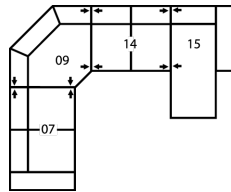

Depth - measured from the front edge of the seat cushion to the top of the back.

Width - measured from the widest point of the arm or arm pillow to the widest point of the opposite arm or arm pillow.

Arm Height - measured from the top of the arm to the floor.

88 x 63"

224 x 160cm

CONFIGURATION C2

92 x 91"

234 x 231cm

CONFIGURATION C3

129 x 48"

328 x 122cm

CONFIGURATION C4

124 x 101"

315 x 257cm

CONFIGURATION C5

151 x 51"

384 x 130cm

CONFIGURATION C6

113 x 92"