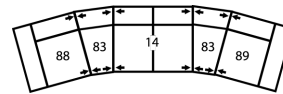

77494 JUNO

Dimensions shown as Width x Depth x Height. Specifications are correct at time of printing and are subject to change without notice.
LHF - left hand facing RHF - right hand facing IA - inside arm to inside

Dimensions

A - Seat Depth - 21" / 53cm

B - Seat Height - 18" / 46cm

C - Arm Height - 26" / 66cm

Features

- Hardwood, softwood and engineered wood products; all joints pinned & glued for uniformity & strength
- Back: Premium elastic webbing offers consistent suspension for the life of the product
- Seat: 8 gauge sinuous wire springs for superior ride and comfort
- High resilience seat foam for superior durability and comfort

88 x 63"

224 x 160cm

CONFIGURATION C2

92 x 91"

234 x 231cm

CONFIGURATION C3

129 x 48"

328 x 122cm

CONFIGURATION C4

124 x 101"

315 x 257cm

CONFIGURATION C5

151 x 51"

384 x 130cm

CONFIGURATION C6

113 x 92"