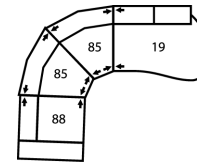

Depth - measured from the front edge of the seat cushion to the top of the back.

Width - measured from the widest point of the arm or arm pillow to the widest point of the opposite arm or arm pillow.

Arm Height - measured from the top of the arm to the floor.

88 x 63"

224 x 160cm

CONFIGURATION C2

92 x 91"

234 x 231cm

CONFIGURATION C3

129 x 48"

328 x 122cm

CONFIGURATION C4

124 x 101"

315 x 257cm

CONFIGURATION C5

151 x 51"

384 x 130cm

CONFIGURATION C6

113 x 92"

287 x 234cm

CONFIGURATION C7

101 x 101"

257 x 257cm