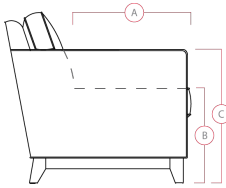

77494 JUNO

Dimensions shown as Width x Depth x Height. Specifications are correct at time of printing and are subject to change without notice.
LHF - left hand facing RHF - right hand facing IA - inside arm to inside

Dimensions

A - Seat Depth - 21" / 53cm

B - Seat Height - 18" / 46cm

C - Arm Height - 26" / 66cm

Features

- Hardwood, softwood and engineered wood products; all joints pinned & glued for uniformity & strength
- Back: Premium elastic webbing offers consistent suspension for the life of the product
- Seat: 8 gauge sinuous wire springs for superior ride and comfort
- High resilience seat foam for superior durability and comfort