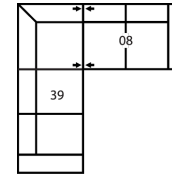

83 Wedge Seat 22 deg.
23 x 37 x 33"
58 x 94 x 84cm

77494 JUNO

Popular Configurations

Note: Always assemble configurations from right hand facing to left hand facing components.

How We Measure

Height - measured from the highest point of the back pillow to the floor.

Depth - measured from the front edge of the seat cushion to the top of the back.

Width - measured from the widest point of the arm or arm pillow to the widest point of the opposite arm or arm pillow.

Arm Height - measured from the top of the arm to the floor.

88 x 63"

224 x 160cm

CONFIGURATION C2

92 x 91"

234 x 231cm

CONFIGURATION C3

129 x 48"

328 x 122cm

CONFIGURATION C4

124 x 101"

315 x 257cm

CONFIGURATION C5

151 x 51"

384 x 130cm

CONFIGURATION C6

113 x 92"