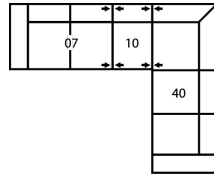

CONFIGURATION CH

115 x 91"

292 x 231cm