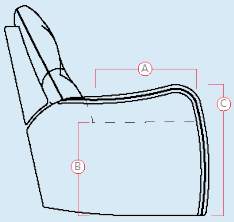

43207 JASPER

DIMENSIONS

- A - Seat Depth - 22" / NaNcm
- B - Seat Height - 19" / NaNcm
- C - Arm Height - 24" / NaNcm

Dimensions shown as Width x Depth x Height. Specifications are correct at time of printing and are subject to change without notice.
LHF - left hand facing RHF - right hand facing IA - inside arm to inside

31 Wallhugger Recliner Chair Pwr
28 x 36 x 39"
71 x 91 x 99cm
IA: 19" / 48cm

32 Rocker Recliner Chair
28 x 36 x 39"
71 x 91 x 99cm
IA: 19" / 48cm

34 Swivel Glider Manual Recliner
28 x 36 x 39"
71 x 91 x 99cm
IA: 19" / 48cm

38 Swivel Glider Power Recliner
28 x 36 x 39"
71 x 91 x 99cm
IA: 19" / 48cm

43207 JASPER

FEATURES

- Hardwood, softwood and engineered wood products; all joints pinned & glued for uniformity & strength
- Back: Premium elastic webbing offers consistent suspension for the life of the product
- Seat: Interwoven 100% elastic webbing offers consistent suspension for the life of the product
- Chaise styling for ultimate comfort and support in full recline
- Removable swivel table, stores in arm
- Available with or without LED ground lighting and cupholders
- Available with or without tray tables
- Touch button for power operation

How We Measure

Height - measured from the highest point of the back pillow to the floor.

Depth - measured from the front edge of the seat cushion to the top of the back.

Width - measured from the widest point of the arm or arm pillow to the widest point of the opposite arm or arm pillow.