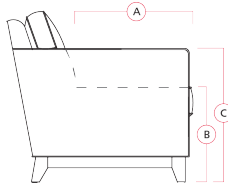

77287 INDIA

PALLISER[®]
My Home, My Style, My Way™

Dimensions shown as Width x Depth x Height. Specifications are correct at time of printing and are subject to change without notice.
LHF - left hand facing RHF - right hand facing IA - inside arm to inside

01 Sofa
83 x 39 x 36"
211 x 99 x 91cm
IA: 69" / 175cm

02 Chair
37 x 39 x 36"
94 x 99 x 91cm
IA: 23" / 58cm

03 Loveseat
60 x 39 x 36"
152 x 99 x 91cm
IA: 46" / 117cm

04 Ottoman
22 x 22 x 16"
56 x 56 x 41cm

62 Pushback Chair
37 x 35 x 40"
94 x 89 x 102cm
IA: 22" / 56cm

Dimensions

A - Seat Depth - 21" / 53cm

B - Seat Height - 20" / 51cm

C - Arm Height - 26" / 66cm

Features

- Hardwood, softwood and engineered wood products; all joints pinned & glued for uniformity & strength
- Back: 11 or 12 gauge sinuous springs which are engineered to provide lasting comfort and strength
- Seat: 8 gauge sinuous wire springs for superior ride and comfort
- High resilience seat foam for superior durability and comfort
- Back filled with blown fibre

Width - measured from the widest point of the arm or arm pillow to the widest point of the opposite arm or arm pillow.

Arm Height - measured from the top of the arm to the floor.

Seat Height - measured from the crown of the seat cushion to the floor.