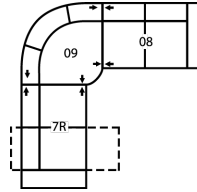

CONFIGURATION CN

104 x 104"

264 x 264cm