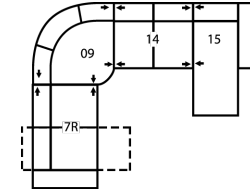

### How We Measure

**Height** - measured from the highest point of the back pillow to the floor.

**Depth** - measured from the front edge of the seat cushion to the top of the back.

**Width** - measured from the widest point of the arm or arm pillow to the widest point of the opposite arm or arm pillow.

**Arm Height** - measured from the top of the arm to the floor.

**Seat Height** - measured from the crown of the seat cushion to the floor.

**Seat Cushion Foam and Fibre-filled Components** - five year pro-rated warranty

**CONFIGURATION CM**

86 x 60"

218 x 152cm

**CONFIGURATION CN**

104 x 104"

264 x 264cm

**CONFIGURATION CO**

112 x 104"

284 x 264cm

**CONFIGURATION CP**

128 x 104"

325 x 264cm

**CONFIGURATION CQ**

104 x 104"

264 x 264cm