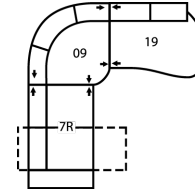

### How We Measure

**Height** - measured from the highest point of the back pillow to the floor.

**Depth** - measured from the front edge of the seat cushion to the top of the back.

**Width** - measured from the widest point of the arm or arm pillow to the widest point of the opposite arm or arm pillow.

**Arm Height** - measured from the top of the arm to the floor.

**Seat Height** - measured from the crown of the seat cushion to the floor.

**Seat Cushion Foam and Fibre-filled Components** - five year pro-rated warranty

**CONFIGURATION CM**

86 x 60"

218 x 152cm

**CONFIGURATION CN**

104 x 104"

264 x 264cm

**CONFIGURATION CO**

112 x 104"

284 x 264cm

**CONFIGURATION CP**

128 x 104"

325 x 264cm

**CONFIGURATION CQ**

104 x 104"

264 x 264cm