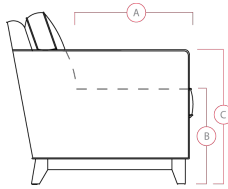

# 77503 FLEX

Dimensions shown as Width x Depth x Height. Specifications are correct at time of printing and are subject to change without notice.  
LHF - left hand facing RHF - right hand facing IA - inside arm to inside

## Dimensions

- A - Seat Depth - 22" / 56cm
- B - Seat Height - 19" / 48cm
- C - Arm Height - 23" / 58cm