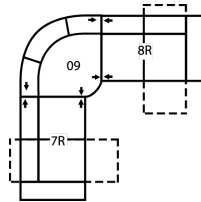

## Dimensions

- A - Seat Depth - 22" / 56cm
- B - Seat Height - 19" / 48cm
- C - Arm Height - 23" / 58cm

### How We Measure

**Height** - measured from the highest point of the back pillow to the floor.

**Depth** - measured from the front edge of the seat cushion to the top of the back.

**Width** - measured from the widest point of the arm or arm pillow to the widest point of the opposite arm or arm pillow.

112 x 104"

284 x 264cm

**CONFIGURATION CP**

128 x 104"

325 x 264cm

**CONFIGURATION CQ**

104 x 104"

264 x 264cm

**CONFIGURATION C2**

93 x 91"

236 x 231cm

**CONFIGURATION C3**

140 x 50"

356 x 127cm