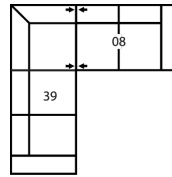

## Dimensions

- A - Seat Depth - 22" / 56cm
- B - Seat Height - 19" / 48cm
- C - Arm Height - 23" / 58cm

### How We Measure

**Height** - measured from the highest point of the back pillow to the floor.

**Depth** - measured from the front edge of the seat cushion to the top of the back.

**Width** - measured from the widest point of the arm or arm pillow to the widest point of the opposite arm or arm pillow.

112 x 104"

284 x 264cm

**CONFIGURATION CP**

128 x 104"

325 x 264cm

**CONFIGURATION CQ**

104 x 104"

264 x 264cm

**CONFIGURATION C2**

93 x 91"

236 x 231cm

**CONFIGURATION C3**

140 x 50"

356 x 127cm