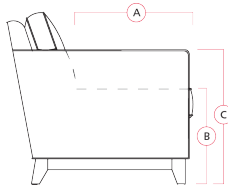

# 77881 CONNECTICUT

Dimensions shown as Width x Depth x Height. Specifications are correct at time of printing and are subject to change without notice.  
LHF - left hand facing RHF - right hand facing IA - inside arm to inside

## Dimensions

- A - Seat Depth - 22" / 56cm
- B - Seat Height - 19" / 48cm
- C - Arm Height - 22" / 56cm