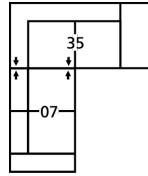

10 Armless Chair
23 x 38 x 34"
58 x 97 x 86cm

29 RHF Sofabed 60"
28 LHF Sofabed 60"
0 x 0 x 0"
0 x 0 x 0cm

CONFIGURATION CE

92 x 84"

234 x 213cm