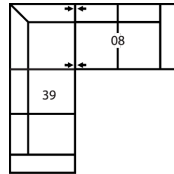

CONFIGURATION C2

92 x 89"

234 x 226cm