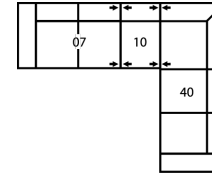

## Dimensions

- A - Seat Depth - 22" / 56cm
- B - Seat Height - 19" / 48cm
- C - Arm Height - 22" / 56cm

### How We Measure

**Height** - measured from the highest point of the back pillow to the floor.

**Depth** - measured from the front edge of the seat cushion to the top of the back.

**Width** - measured from the widest point of the arm or arm pillow to the widest point of the opposite arm or arm pillow.

130 x 60"

330 x 152cm

**CONFIGURATION C8**

107 x 60"

272 x 152cm

**CONFIGURATION CH**

115 x 89"

292 x 226cm

**CONFIGURATION C9**

115 x 84"

292 x 213cm

**CONFIGURATION C1**

84 x 60"

213 x 152cm