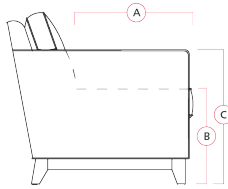

77575 BARBARA

Dimensions shown as Width x Depth x Height. Specifications are correct at time of printing and are subject to change without notice.
LHF - left hand facing RHF - right hand facing IA - inside arm to inside

03 Loveseat
64 x 39 x 34"
163 x 99 x 86cm
IA: 53" / 135cm

40 RHF Sofa Split
39 LHF Sofa Split
96 x 39 x 34"
244 x 99 x 86cm

04 Ottoman
53 x 27 x 16"
135 x 69 x 41cm

81 Finished Armless
Chair
29 x 39 x 34"
74 x 99 x 86cm

08 RHF Loveseat
07 LHF Loveseat
60 x 39 x 34"
152 x 99 x 86cm

91 Apartment Sofa
80 x 39 x 34"
203 x 99 x 86cm
IA: 69" / 175cm

10 Armless Chair
29 x 39 x 34"
74 x 99 x 86cm

Dimensions

- A - Seat Depth - 22" / 56cm
- B - Seat Height - 20" / 51cm
- C - Arm Height - 24" / 61cm

77575 BARBARA

How We Measure

Height - measured from the highest point of the back pillow to the floor.

Depth - measured from the front edge of the seat cushion to the top of the back.

Width - measured from the widest point of the arm or arm pillow to the widest point of the opposite arm or arm pillow.