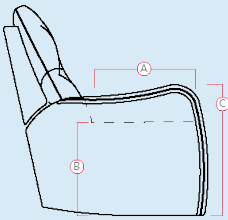

42210 BANFF II

DIMENSIONS

- A - Seat Depth - 21" / 53cm
- B - Seat Height - 17.5" / 44cm
- C - Arm Height - 24" / 61cm

Dimensions shown as Width x Depth x Height. Specifications are correct at time of printing and are subject to change without notice.
LHF - left hand facing RHF - right hand facing IA - inside arm to inside

09 Corner Curve
54 x 54 x 33"
137 x 137 x 84cm

10 Armless Chair
23 x 37 x 40"
58 x 94 x 102cm

30 Armless Recliner
60 Power Armless Recliner
23 x 37 x 40"
58 x 94 x 102cm

32 Rocker Recliner Chair
31 Wallhugger Recliner Chair Pwr
34 Swivel Glider Manual Recliner
38 Swivel Glider Power Recliner
31 x 37 x 40"
79 x 94 x 102cm
IA: 21" / 53cm

46 RHF Recliner
47 LHF Recliner
66 RHF Power Recliner
67 LHF Power Recliner
28 x 37 x 40"
71 x 94 x 102cm

51 Sofa Recliner
61 Power Sofa Recliner
79 x 37 x 40"
201 x 94 x 102cm
IA: 70" / 178cm

53 Loveseat Recliner
63 Loveseat Recliner Power
56 x 37 x 40"
142 x 94 x 102cm
IA: 46" / 117cm

How We Measure

- Height** - measured from the highest point of the back pillow to the floor.
- Depth** - measured from the front edge of the seat cushion to the top of the back.
- Width** - measured from the widest point of the arm or arm pillow to the widest point of the opposite arm or arm pillow.
- Arm Height** - measured from the top of the arm to the floor.
- Seat Height** - measured from the crown of the seat cushion to the floor.