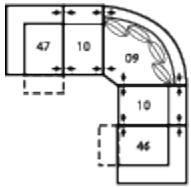

42210 BANFF II

DIMENSIONS

- A - Seat Depth - 21" / 53cm
- B - Seat Height - 17.5" / 44cm
- C - Arm Height - 24" / 61cm

Dimensions shown as Width x Depth x Height. Specifications are correct at time of printing and are subject to change without notice.
LHF - left hand facing RHF - right hand facing IA - inside arm to inside

46 RHF Recliner
47 LHF Recliner
66 RHF Power Recliner
67 LHF Power Recliner
28 x 37 x 40"
71 x 94 x 102cm

51 Sofa Recliner
61 Power Sofa Recliner
79 x 37 x 40"
201 x 94 x 102cm
IA: 70" / 178cm

53 Loveseat Recliner
63 Loveseat Recliner Power
56 x 37 x 40"
142 x 94 x 102cm
IA: 46" / 117cm

85 SMALL CORNER
43 x 43 x 32"
109 x 109 x 81cm

W0 Home Theatre Wedge
16 x 30 x 24"
41 x 76 x 61cm

W2 Console
13 x 30 x 24"
33 x 76 x 61cm

42210 BANFF II

POPULAR CONFIGURATIONS

NOTE: ALWAYS ASSEMBLE CONFIGURATIONS FROM RIGHT HAND FACING TO LEFT HAND FACING COMPONENTS

How We Measure

- Height** - measured from the highest point of the back pillow to the floor.
- Depth** - measured from the front edge of the seat cushion to the top of the back.
- Width** - measured from the widest point of the arm or arm pillow to the widest point of the opposite arm or arm pillow.
- Arm Height** - measured from the top of the arm to the floor.
- Seat Height** - measured from the crown of the seat cushion to the floor.