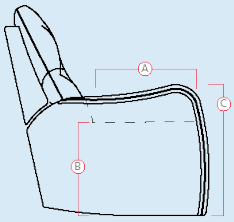

42200
BANFF

DIMENSIONS

- A - Seat Depth - 21" / 53cm
- B - Seat Height - 17.5" / 44cm
- C - Arm Height - 24" / 61cm

Dimensions shown as Width x Depth x Height. Specifications are correct at time of printing and are subject to change without notice.
 LHF - left hand facing RHF - right hand facing IA - inside arm to inside

- 32 Rocker Recliner Chair
- 31 Wallhugger Recliner Chair Pwr
- 34 Swivel Glider Manual Recliner
- 38 Swivel Glider Power Recliner
- 29 x 37 x 40"
- 74 x 94 x 102cm
- IA: 19" / 48cm

42200 BANFF

FEATURES

How We Measure

Height - measured from the highest point of the back pillow to the floor.

Depth - measured from the front edge of the seat cushion to the top of the back.

Width - measured from the widest point of the arm or arm pillow to the widest point of the opposite arm or arm pillow.