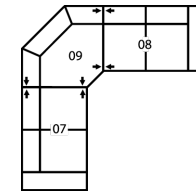

# 77427 ALULA

Dimensions shown as Width x Depth x Height. Specifications are correct at time of printing and are subject to change without notice.  
LHF - left hand facing RHF - right hand facing IA - inside arm to inside

### How We Measure

**Height** - measured from the highest point of the back pillow to the floor.

**Depth** - measured from the front edge of the seat cushion to the top of the back.

**Width** - measured from the widest point of the arm or arm pillow to the widest point of the opposite arm or arm pillow.

90 x 89"

229 x 226cm

**CONFIGURATION C3**

127 x 46"

323 x 117cm

**CONFIGURATION C4**

122 x 99"

310 x 251cm

**CONFIGURATION C5**

149 x 51"

378 x 130cm

**CONFIGURATION C6**

113 x 92"

287 x 234cm

**CONFIGURATION C7**

99 x 99"