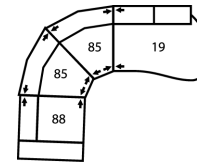

# 77427 ALULA

Dimensions shown as Width x Depth x Height. Specifications are correct at time of printing and are subject to change without notice.  
LHF - left hand facing RHF - right hand facing IA - inside arm to inside

**Arm Height** - measured from the top of the arm to the floor.

**Seat Height** - measured from the crown of the seat cushion to the floor.

90 x 89"

229 x 226cm

**CONFIGURATION C3**

127 x 46"

323 x 117cm

**CONFIGURATION C4**

122 x 99"

310 x 251cm

**CONFIGURATION C5**

149 x 51"

378 x 130cm

**CONFIGURATION C6**

113 x 92"

287 x 234cm

**CONFIGURATION C7**

99 x 99"