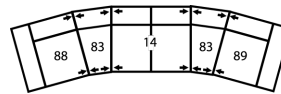

# 77427 ALULA

Dimensions shown as Width x Depth x Height. Specifications are correct at time of printing and are subject to change without notice.  
LHF - left hand facing RHF - right hand facing IA - inside arm to inside

90 x 89"

229 x 226cm

**CONFIGURATION C3**

127 x 46"

323 x 117cm

**CONFIGURATION C4**

122 x 99"

310 x 251cm

**CONFIGURATION C5**

149 x 51"

378 x 130cm

**CONFIGURATION C6**

113 x 92"

287 x 234cm

**CONFIGURATION C7**

99 x 99"