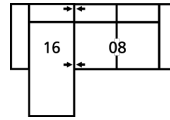

CONFIGURATION C1

84 x 62"

213 x 157cm