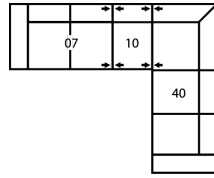

CONFIGURATION CH

113 x 89"

287 x 226cm