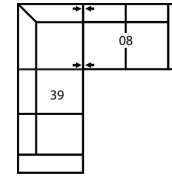

# 77427 ALULA

Dimensions shown as Width x Depth x Height. Specifications are correct at time of printing and are subject to change without notice.  
LHF - left hand facing RHF - right hand facing IA - inside arm to inside

**Arm Height** - measured from the top of the arm to the floor.

**Seat Height** - measured from the crown of the seat cushion to the floor.

**Seat Cushion Foam and Fibre-filled Components** - five year pro-rated warranty

**CONFIGURATION CH**

113 x 89"

287 x 226cm

**CONFIGURATION C1**

84 x 62"

213 x 157cm

**CONFIGURATION C2**

90 x 89"

229 x 226cm

**CONFIGURATION C3**

127 x 46"

323 x 117cm

**CONFIGURATION C4**

122 x 99"

310 x 251cm