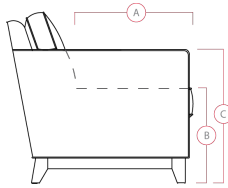

# 77427 ALULA

Dimensions shown as Width x Depth x Height. Specifications are correct at time of printing and are subject to change without notice.  
LHF - left hand facing RHF - right hand facing IA - inside arm to inside

## Dimensions

A - Seat Depth - 21" / 53cm

B - Seat Height - 18.5" / 47cm

C - Arm Height - 24.5" / 62cm