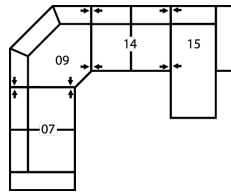

# 77427 ALULA

Dimensions shown as Width x Depth x Height. Specifications are correct at time of printing and are subject to change without notice.  
LHF - left hand facing RHF - right hand facing IA - inside arm to inside

### How We Measure

**Height** - measured from the highest point of the back pillow to the floor.

**Depth** - measured from the front edge of the seat cushion to the top of the back.

**Width** - measured from the widest point of the arm or arm pillow to the widest point of the opposite arm or arm pillow.

90 x 89"

229 x 226cm

**CONFIGURATION C3**

127 x 46"

323 x 117cm

**CONFIGURATION C4**

122 x 99"

310 x 251cm

**CONFIGURATION C5**

149 x 51"

378 x 130cm

**CONFIGURATION C6**

113 x 92"

287 x 234cm

**CONFIGURATION C7**

99 x 99"