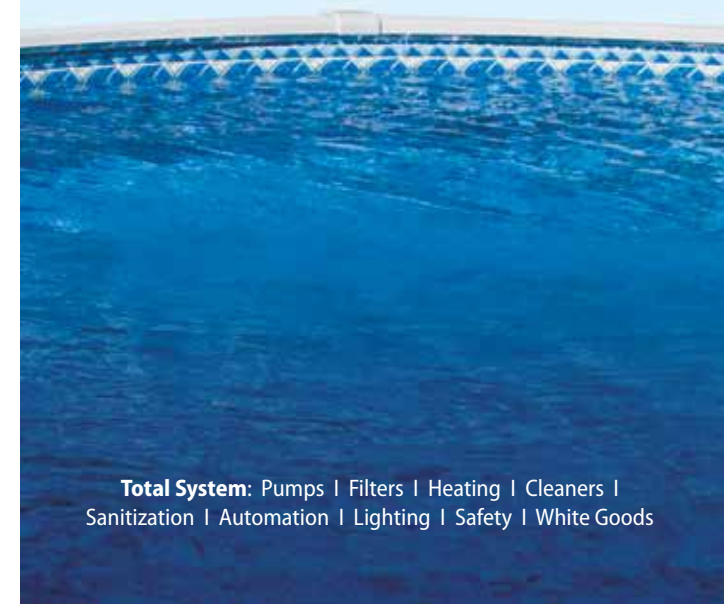

ABOVE-GROUND
HIGH-RATE SAND FILTER

Made to satisfy the most demanding pool owner.

Total System: Pumps | Filters | Heating | Cleaners | Sanitization | Automation | Lighting | Safety | White Goods

LITSW516

Maintenance is further reduced by SwimPro's performance-matched pump, which pushes dirt and other debris as deep into the sand as possible — maximizing each cleaning cycle.

The SwimPro's unique 360° self-cleaning laterals provide a fast balanced flow of clean water back to your pool. They also provide for more thorough backwashing.