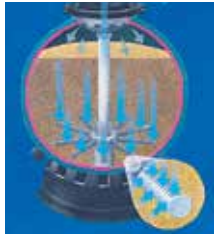

ABOVE-GROUND
HIGH-RATE SAND FILTER

Made to satisfy the most demanding pool owner.

Total System: Pumps | Filters | Heating | Cleaners | Sanitization | Automation | Lighting | Safety | White Goods

LITSW516

SwimPro Equipment...

Because your Backyard Vacation is our business!

Greatest filtration possible from each square inch of sand.

Depth filtration.

Your SwimPro high rate sand filter system features an integral top diffuser that evenly distributes the unfiltered water across the entire sand media bed, in a cascading umbrella-like pattern. This allows the greatest filtration possible from each and every square inch of sand.

Maintenance is further reduced by SwimPro's performance-matched pump, which pushes dirt and other debris as deep into the sand as possible — maximizing each cleaning cycle.

The SwimPro's unique 360° self-cleaning laterals provide a fast balanced flow of clean water back to your pool. They also provide for more thorough backwashing.