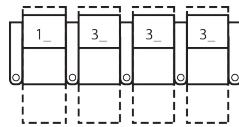

### How We Measure

**Height** - measured from the highest point of the back pillow to the floor.

**Depth** - measured from the front edge of the seat cushion to the top of the back.

**Width** - measured from the widest point of the arm or arm pillow to the widest point of the opposite arm or arm pillow.

96 x 67"

244 x 170cm

**3 SEATS CURVED (5 /7\_ /3\_)**

107 x 71"

272 x 180cm

**4 SEATS STRAIGHT (1 /3\_ /3\_ /3\_)**

125 x 67"

318 x 170cm

**4 SEATS CURVED (5 /7\_ /7\_ /3\_)**

141 x 76"

358 x 193cm

**4 SEAT STRAIGHT (1 /4\_ /1\_)**

119 x 67"

302 x 170cm

**2 SEATS STRAIGHT (2 /3\_)**

59 x 67"

150 x 170cm

**3 SEAT STRAIGHT (2 /8\_ /3\_)**

83 x 67"

211 x 170cm

**4 SEATS CURVED (5 /4\_ /6\_)**

130 x 72"

330 x 183cm