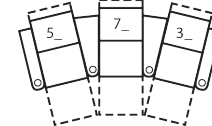

### How We Measure

**Height** - measured from the highest point of the back pillow to the floor.

**Depth** - measured from the front edge of the seat cushion to the top of the back.

**Width** - measured from the widest point of the arm or arm pillow to the widest point of the opposite arm or arm pillow.

**Seat Cushion Foam and Fibre-filled Components** - five year pro-rated warranty

**2 SEATS STRAIGHT (1 /3\_)**

66 x 67"

168 x 170cm

**2 SEATS CURVED (5 /3\_)**

72 x 69"

183 x 175cm

**3 SEATS STRAIGHT (1 /3\_ /3\_)**

96 x 67"

244 x 170cm

**3 SEATS CURVED (5 /7\_ /3\_)**

107 x 71"

272 x 180cm

**4 SEATS STRAIGHT (1 /3\_ /3\_ /3\_)**

125 x 67"

318 x 170cm

**4 SEATS CURVED (5 /7\_ /7\_ /3\_)**

141 x 76"

358 x 193cm

**4 SEAT STRAIGHT (1 /4\_ /1\_)**

119 x 67"

302 x 170cm

**2 SEATS STRAIGHT (2 /3\_)**

59 x 67"