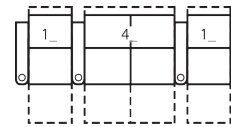

### How We Measure

**Height** - measured from the highest point of the back pillow to the floor.

**Depth** - measured from the front edge of the seat cushion to the top of the back.

**Width** - measured from the widest point of the arm or arm pillow to the widest point of the opposite arm or arm pillow.

96 x 67"

244 x 170cm

**3 SEATS CURVED (5 /7\_ /3\_)**

107 x 71"

272 x 180cm

**4 SEATS STRAIGHT (1 /3\_ /3\_ /3\_)**

125 x 67"

318 x 170cm

**4 SEATS CURVED (5 /7\_ /7\_ /3\_)**

141 x 76"

358 x 193cm

**4 SEAT STRAIGHT (1 /4\_ /1\_)**

119 x 67"

302 x 170cm

**2 SEATS STRAIGHT (2 /3\_)**

59 x 67"

150 x 170cm

**3 SEAT STRAIGHT (2 /8\_ /3\_)**

83 x 67"

211 x 170cm

**4 SEATS CURVED (5 /4\_ /6\_)**

130 x 72"

330 x 183cm