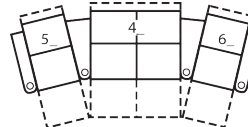

### How We Measure

**Height** - measured from the highest point of the back pillow to the floor.

**Depth** - measured from the front edge of the seat cushion to the top of the back.

**Width** - measured from the widest point of the arm or arm pillow to the widest point of the opposite arm or arm pillow.

96 x 67"

244 x 170cm

**3 SEATS CURVED (5 /7\_ /3\_)**

107 x 71"

272 x 180cm

**4 SEATS STRAIGHT (1 /3\_ /3\_ /3\_)**

125 x 67"

318 x 170cm

**4 SEATS CURVED (5 /7\_ /7\_ /3\_)**

141 x 76"

358 x 193cm

**4 SEAT STRAIGHT (1 /4\_ /1\_)**

119 x 67"

302 x 170cm

**2 SEATS STRAIGHT (2 /3\_)**

59 x 67"

150 x 170cm

**3 SEAT STRAIGHT (2 /8\_ /3\_)**

83 x 67"

211 x 170cm

**4 SEATS CURVED (5 /4\_ /6\_)**

130 x 72"

330 x 183cm