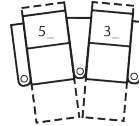

2 SEATS CURVED (5 /3_)

72 x 69"

183 x 175cm