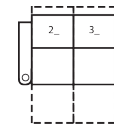

### How We Measure

**Height** - measured from the highest point of the back pillow to the floor.

**Depth** - measured from the front edge of the seat cushion to the top of the back.

**Width** - measured from the widest point of the arm or arm pillow to the widest point of the opposite arm or arm pillow.

96 x 67"

244 x 170cm

**3 SEATS CURVED (5 /7\_ /3\_)**

107 x 71"

272 x 180cm

**4 SEATS STRAIGHT (1 /3\_ /3\_ /3\_)**

125 x 67"

318 x 170cm

**4 SEATS CURVED (5 /7\_ /7\_ /3\_)**

141 x 76"

358 x 193cm

**4 SEAT STRAIGHT (1 /4\_ /1\_)**

119 x 67"

302 x 170cm

**2 SEATS STRAIGHT (2 /3\_)**

59 x 67"

150 x 170cm

**3 SEAT STRAIGHT (2 /8\_ /3\_)**

83 x 67"

211 x 170cm

**4 SEATS CURVED (5 /4\_ /6\_)**

130 x 72"

330 x 183cm