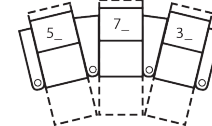

1R Manual Recliner
36 x 39 x 42"
91 x 99 x 107cm
IA: 23" / 58cm

2R LHF Arm, Man Recliner
30 x 39 x 42"
76 x 99 x 107cm

3R RHF Arm, Man Recliner
30 x 39 x 42"
76 x 99 x 107cm

4R Armless Loveseat Man Recl
46 x 39 x 42"
117 x 99 x 107cm

Width - measured from the widest point of the arm or arm pillow to the widest point of the opposite arm or arm pillow.

Arm Height - measured from the top of the arm to the floor.

Seat Height - measured from the crown of the seat cushion to the floor.

Seat Cushion Foam and Fibre-filled Components - five year pro-rated warranty

2 SEATS STRAIGHT (1 /3_)

66 x 67"

168 x 170cm

2 SEATS CURVED (5 /3_)

72 x 69"

183 x 175cm

3 SEATS STRAIGHT (1 /3_ /3_)

96 x 67"

244 x 170cm

3 SEATS CURVED (5 /7_ /3_)

107 x 71"

272 x 180cm

4 SEATS STRAIGHT (1 /3_ /3_ /3_)

125 x 67"

318 x 170cm