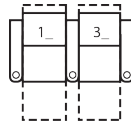

2 SEATS STRAIGHT (1 /3_)

66 x 67"

168 x 170cm