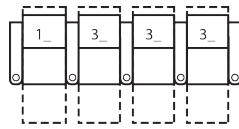

1R Manual Recliner
36 x 39 x 42"
91 x 99 x 107cm
IA: 23" / 58cm

2R LHF Arm, Man Recliner
30 x 39 x 42"
76 x 99 x 107cm

3R RHF Arm, Man Recliner
30 x 39 x 42"
76 x 99 x 107cm

4R Armless Loveseat Man Recl
46 x 39 x 42"
117 x 99 x 107cm

Width - measured from the widest point of the arm or arm pillow to the widest point of the opposite arm or arm pillow.

Arm Height - measured from the top of the arm to the floor.

Seat Height - measured from the crown of the seat cushion to the floor.

96 x 67"

244 x 170cm

3 SEATS CURVED (5 /7_ /3_)

107 x 71"

272 x 180cm

4 SEATS STRAIGHT (1 /3_ /3_ /3_)

125 x 67"

318 x 170cm

4 SEATS CURVED (5 /7_ /7_ /3_)

141 x 76"

358 x 193cm

4 SEAT STRAIGHT (1 /4_ /1_)

119 x 67"

302 x 170cm

2 SEATS STRAIGHT (2 /3_)

59 x 67"