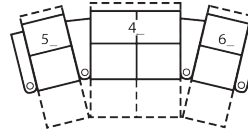

1R Manual Recliner
36 x 39 x 42"
91 x 99 x 107cm
IA: 23" / 58cm

2R LHF Arm, Man Recliner
30 x 39 x 42"
76 x 99 x 107cm

3R RHF Arm, Man Recliner
30 x 39 x 42"
76 x 99 x 107cm

4R Armless Loveseat Man Recl
46 x 39 x 42"
117 x 99 x 107cm

Width - measured from the widest point of the arm or arm pillow to the widest point of the opposite arm or arm pillow.

Arm Height - measured from the top of the arm to the floor.

Seat Height - measured from the crown of the seat cushion to the floor.

4 SEATS CURVED (5 /7_ /7_ /3_)

141 x 76"

358 x 193cm

4 SEAT STRAIGHT (1 /4_ /1_)

119 x 67"

302 x 170cm

2 SEATS STRAIGHT (2 /3_)

59 x 67"

150 x 170cm

3 SEAT STRAIGHT (2 /8_ /3_)

83 x 67"

211 x 170cm

4 SEATS CURVED (5 /4_ /6_)

130 x 72"

330 x 183cm