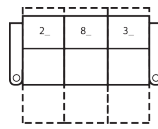

1R Manual Recliner
36 x 39 x 42"
91 x 99 x 107cm
IA: 23" / 58cm

2R LHF Arm, Man Recliner
30 x 39 x 42"
76 x 99 x 107cm

3R RHF Arm, Man Recliner
30 x 39 x 42"
76 x 99 x 107cm

4R Armless Loveseat Man Recl
46 x 39 x 42"
117 x 99 x 107cm

96 x 67"

244 x 170cm

3 SEATS CURVED (5 /7_ /3_)

107 x 71"

272 x 180cm

4 SEATS STRAIGHT (1 /3_ /3_ /3_)

125 x 67"

318 x 170cm

4 SEATS CURVED (5 /7_ /7_ /3_)

141 x 76"

358 x 193cm

4 SEAT STRAIGHT (1 /4_ /1_)

119 x 67"

302 x 170cm

2 SEATS STRAIGHT (2 /3_)

59 x 67"

150 x 170cm

3 SEAT STRAIGHT (2 /8_ /3_)

83 x 67"

211 x 170cm

4 SEATS CURVED (5 /4_ /6_)

130 x 72"

330 x 183cm