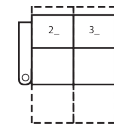

1R Manual Recliner
36 x 39 x 42"
91 x 99 x 107cm
IA: 23" / 58cm

2R LHF Arm, Man Recliner
30 x 39 x 42"
76 x 99 x 107cm

3R RHF Arm, Man Recliner
30 x 39 x 42"
76 x 99 x 107cm

4R Armless Loveseat Man Recl
46 x 39 x 42"
117 x 99 x 107cm

96 x 67"

244 x 170cm

3 SEATS CURVED (5 /7_ /3_)

107 x 71"

272 x 180cm

4 SEATS STRAIGHT (1 /3_ /3_ /3_)

125 x 67"

318 x 170cm

4 SEATS CURVED (5 /7_ /7_ /3_)

141 x 76"

358 x 193cm

4 SEAT STRAIGHT (1 /4_ /1_)

119 x 67"

302 x 170cm

2 SEATS STRAIGHT (2 /3_)

59 x 67"

150 x 170cm

3 SEAT STRAIGHT (2 /8_ /3_)

83 x 67"

211 x 170cm

4 SEATS CURVED (5 /4_ /6_)

130 x 72"

330 x 183cm