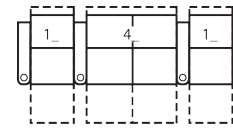

1R Manual Recliner
36 x 39 x 42"
91 x 99 x 107cm
IA: 23" / 58cm

2R LHF Arm, Man Recliner
30 x 39 x 42"
76 x 99 x 107cm

3R RHF Arm, Man Recliner
30 x 39 x 42"
76 x 99 x 107cm

4R Armless Loveseat Man Recl
46 x 39 x 42"
117 x 99 x 107cm

Width - measured from the widest point of the arm or arm pillow to the widest point of the opposite arm or arm pillow.

Arm Height - measured from the top of the arm to the floor.

Seat Height - measured from the crown of the seat cushion to the floor.

96 x 67"

244 x 170cm

3 SEATS CURVED (5 /7_ /3_)

107 x 71"

272 x 180cm

4 SEATS STRAIGHT (1 /3_ /3_ /3_)

125 x 67"

318 x 170cm

4 SEATS CURVED (5 /7_ /7_ /3_)

141 x 76"

358 x 193cm

4 SEAT STRAIGHT (1 /4_ /1_)

119 x 67"

302 x 170cm

2 SEATS STRAIGHT (2 /3_)

59 x 67"