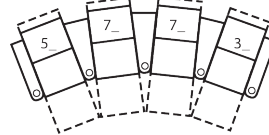

1R Manual Recliner
36 x 39 x 42"
91 x 99 x 107cm
IA: 23" / 58cm

2R LHF Arm, Man Recliner
30 x 39 x 42"
76 x 99 x 107cm

3R RHF Arm, Man Recliner
30 x 39 x 42"
76 x 99 x 107cm

4R Armless Loveseat Man Recl
46 x 39 x 42"
117 x 99 x 107cm

Width - measured from the widest point of the arm or arm pillow to the widest point of the opposite arm or arm pillow.

Arm Height - measured from the top of the arm to the floor.

Seat Height - measured from the crown of the seat cushion to the floor.

96 x 67"

244 x 170cm

3 SEATS CURVED (5 /7_ /3_)

107 x 71"

272 x 180cm

4 SEATS STRAIGHT (1 /3_ /3_ /3_)

125 x 67"

318 x 170cm

4 SEATS CURVED (5 /7_ /7_ /3_)

141 x 76"

358 x 193cm

4 SEAT STRAIGHT (1 /4_ /1_)

119 x 67"

302 x 170cm

2 SEATS STRAIGHT (2 /3_)

59 x 67"