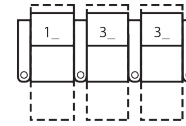

1R Manual Recliner
36 x 39 x 42"
91 x 99 x 107cm
IA: 23" / 58cm

2R LHF Arm, Man Recliner
30 x 39 x 42"
76 x 99 x 107cm

3R RHF Arm, Man Recliner
30 x 39 x 42"
76 x 99 x 107cm

4R Armless Loveseat Man Recl
46 x 39 x 42"
117 x 99 x 107cm

Width - measured from the widest point of the arm or arm pillow to the widest point of the opposite arm or arm pillow.

Arm Height - measured from the top of the arm to the floor.

Seat Height - measured from the crown of the seat cushion to the floor.

Seat Cushion Foam and Fibre-filled Components - five year pro-rated warranty

2 SEATS STRAIGHT (1 /3_)

66 x 67"

168 x 170cm

2 SEATS CURVED (5 /3_)

72 x 69"

183 x 175cm

3 SEATS STRAIGHT (1 /3_ /3_)

96 x 67"

244 x 170cm

3 SEATS CURVED (5 /7_ /3_)

107 x 71"

272 x 180cm

4 SEATS STRAIGHT (1 /3_ /3_ /3_)

125 x 67"

318 x 170cm