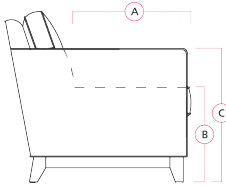

77328 LEEDS

Dimensions shown as Width x Depth x Height. Specifications are correct at time of printing and are subject to change without notice.
LHF - left hand facing RHF - right hand facing IA - inside arm to inside

Dimensions

- A - Seat Depth - 22" / 56cm
- B - Seat Height - 20.5" / 52cm
- C - Arm Height - 26" / 66cm

Features

- Hardwood, softwood and engineered wood products; all joints pinned & glued for uniformity & strength
- Back: Premium elastic webbing offers consistent suspension for the life of the product
- Seat: Interwoven 100% elastic webbing offers consistent suspension for the life of the product
- Back filled with blown fibre

01 Sofa
90 x 38 x 34"
229 x 97 x 86cm
IA: 73" / 185cm

02 Chair
44 x 38 x 34"
112 x 97 x 86cm
IA: 27" / 69cm

03 Loveseat
67 x 38 x 34"
170 x 97 x 86cm
IA: 50" / 127cm

04 Ottoman
23 x 23 x 17"
58 x 58 x 43cm

Width - measured from the widest point of the arm or arm pillow to the widest point of the opposite arm or arm pillow.

Arm Height - measured from the top of the arm to the floor.

Seat Height - measured from the crown of the seat cushion to the floor.