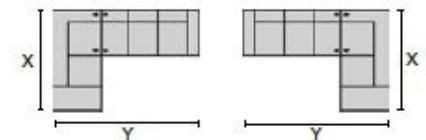

61 Sofa Power Recliner w/ Power H
L6 Sofa Power Recliner w/
86 x 41 x 43"
218 x 105 x 108cm
IA: 67" / 171cm

63 Loveseat Pwr Recl w/ Pwr H
L7 Loveseat Power Recline
63 x 41 x 43"
160 x 105 x 108cm
IA: 44" / 112cm

66 RHF Power Recliner w/ Power He
67 LHF Power Recliner w/
33 x 41 x 43"
84 x 105 x 108cm

68 Console Loveseat Power Recline
L8 Console Loveseat Recli
76 x 41 x 43"
194 x 105 x 108cm

6H Armless Power Recliner w/ Power
23 x 41 x 43"
59 x 105 x 108cm

9X Corner Curve Large
54 x 54 x 43"
138 x 138 x 108cm

K0 Wedge w/Storage
17 x 40 x 37"
42 x 101 x 94cm

K1 Wedge 45 Degree w/Storage
36 x 40 x 37"
91 x 101 x 94cm

K2 Console w/Storage
13 x 40 x 37"
34 x 101 x 94cm

L1 RHF Pwr Recl Pwr/HR Pwr Lumbar
L2 LHF Pwr Recl Pwr/HR Pw
33 x 41 x 43"
84 x 105 x 108cm

L3 Armless P/Recl Pwr/HR Pwr Lum
23 x 41 x 43"
59 x 105 x 108cm

Dimensions are the same for reverse direction where applicable.