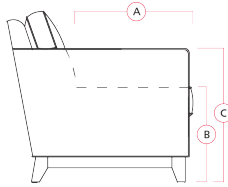

# 77857 KELOWNA

Dimensions shown as Width x Depth x Height. Specifications are correct at time of printing and are subject to change without notice.  
LHF - left hand facing RHF - right hand facing IA - inside arm to inside

01 Sofa  
93 x 39 x 32"  
236 x 99 x 81cm  
IA: 67" / 170cm

15 RHF Chaise  
16 LHF Chaise  
37 x 63 x 32"  
94 x 160 x 81cm

03 Loveseat  
71 x 39 x 32"  
180 x 99 x 81cm  
IA: 44" / 112cm

35 RHF Corner Chaise  
36 LHF Corner Chaise  
89 x 38 x 32"  
226 x 97 x 81cm

04 Ottoman  
39 x 39 x 15"  
99 x 99 x 38cm

95 Chair & 1/2  
59 x 39 x 32"  
150 x 99 x 81cm  
IA: 33" / 84cm

08 RHF Loveseat  
07 LHF Loveseat  
59 x 39 x 32"  
150 x 99 x 81cm

11 Corner Square  
39 x 39 x 32"  
99 x 99 x 81cm

## Dimensions

- A - Seat Depth - 21" / 53cm
- B - Seat Height - 17" / 43cm
- C - Arm Height - 23" / 58cm