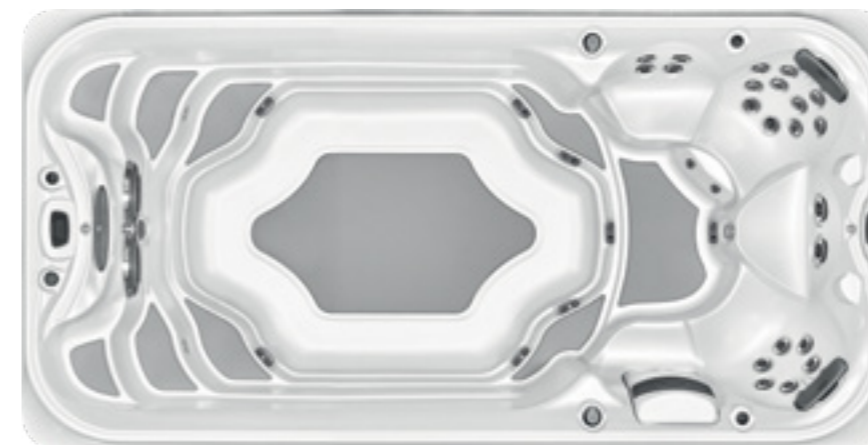

J-16™

DIMENSIONS*

472 cm x 236 cm x 135 cm

USABLE SWIM AREA

284 cm

DRY WEIGHT

1,162 kg

TOTAL FILLED WEIGHT

8,799 kg

AVERAGE SPA VOLUME

7,638 liters

PUMP 1

3HP/2SPD/10/3A (UK)

PUMP 2

3HP/2SPD/10/3A (UK)

PUMP 3

3HP/2SPD/10/3A (UK)

PUMP 4

3HP/2SPD/10/3A (UK)

ACRYLIC OPTIONS

Platinum

CABINETRY COLORS

Smoked
Ebony

Brushed
Grey

PROLAST™ COVER

Grey

ROLLAWAY™ COVER

Black

ACRYLIC OPTIONS

Platinum

CABINETRY COLORS

Smoked
Ebony

Brushed
Grey

PROLAST™ COVER

Grey

ROLLAWAY™ COVER

Black

*All swim spa dimensions are shown in: L x W x H.