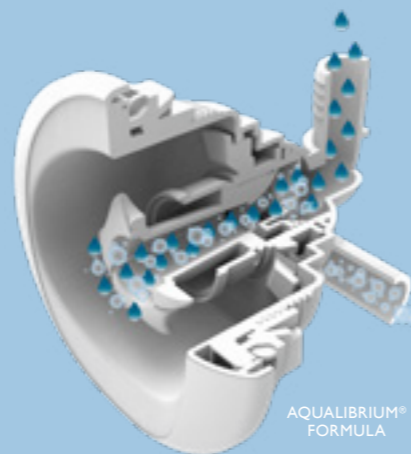

## PREDICTABLE CURRENT

Suctions near the back of the swim spa pull the flow of water. This creates a consistent current.

## COMFORTABLE SEATING

Seats in a Jacuzzi® Swim Spa are designed to follow the natural contours of the body. They are also fitted with recessed jets for a comfortable, premium hydromassage.

MUSCLE STRUCTURE JET CONFIGURATION

## ADJUSTABLE PRESSURE

Each jet is calibrated to deliver the perfect balance of air and water. The seats are designed with the exact pump-to-jet ratio to ensure optimum hydromassage. This is known as our Aqualibrium® formula.