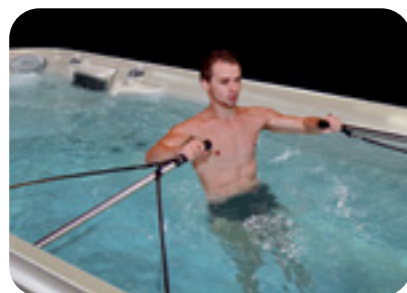

FITNESS OPTIONS

AQUA-ROWING KIT

Achieve the full rowing motion using the kit's stainless steel oars and rubber bands. This aqua-rowing kit provides an excellent upper body and abdominal workout.