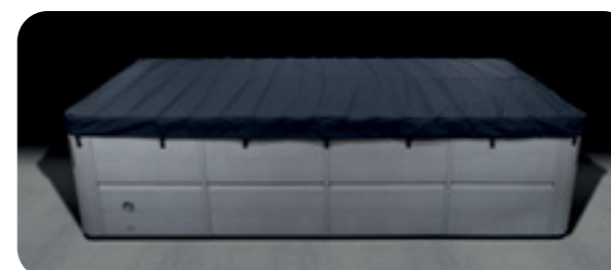

EASY TO USE
25% lighter than other rolling spa covers.

SINGLE-PERSON OPERATION
One person can uncover the swim spa in less than 60 seconds.

DURABLE DESIGN
Double-stitched, waterproof, and weather-resistant fabric with non-collapsible supports.