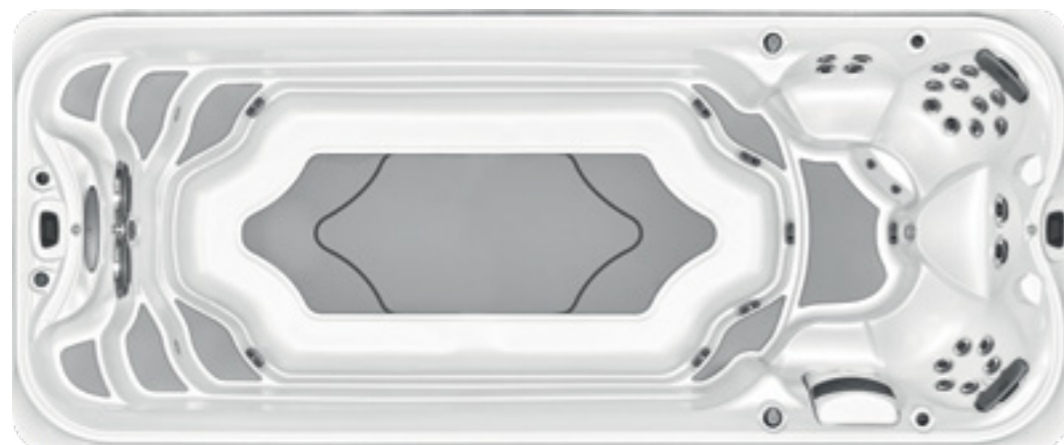

POWERPRO™

SWIM SPA COLLECTION

J-19™

DIMENSIONS*

564 cm x 236 cm x 135 cm

USABLE SWIM AREA

376 cm

DRY WEIGHT

1,374 kg

TOTAL FILLED WEIGHT

10,412 kg

AVERAGE SPA VOLUME

9,038 liters

PUMP 1

3HP/2SPD/10/3A (UK)

PUMP 2

3HP/2SPD/10/3A (UK)

PUMP 3

3HP/2SPD/10/3A (UK)

PUMP 4

3HP/2SPD/10/3A (UK)