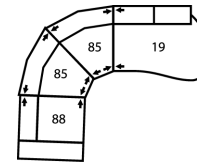

Depth - measured from the front edge of the seat cushion to the top of the back.

Width - measured from the widest point of the arm or arm pillow to the widest point of the opposite arm or arm pillow.

Arm Height - measured from the top of the arm to the floor.

79 x 62"

201 x 157cm

CONFIGURATION C2

88 x 86"

224 x 218cm

CONFIGURATION C3

127 x 41"

323 x 104cm

CONFIGURATION C4

120 x 98"

305 x 249cm

CONFIGURATION C5

142 x 49"

361 x 124cm

CONFIGURATION C6

114 x 87"

290 x 221cm

CONFIGURATION C7

98 x 98"

249 x 249cm