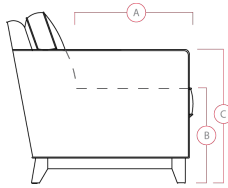

77500 CORISSA

Dimensions shown as Width x Depth x Height. Specifications are correct at time of printing and are subject to change without notice.
LHF - left hand facing RHF - right hand facing IA - inside arm to inside

Dimensions

- A - Seat Depth - 21" / 53cm
- B - Seat Height - 20" / 51cm
- C - Arm Height - 24.5" / 62cm

Features

- Back filled with blown fibre
- Hardwood, softwood and engineered wood products; all joints pinned & glued for uniformity & strength
- Back: 11 or 12 gauge sinuous springs which are engineered to provide lasting comfort and strength
- Seat: 8 gauge sinuous wire springs for superior ride and comfort
- High resilience seat foam for superior durability and comfort