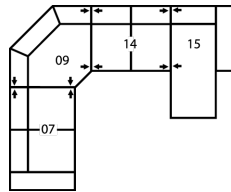

Depth - measured from the front edge of the seat cushion to the top of the back.

Width - measured from the widest point of the arm or arm pillow to the widest point of the opposite arm or arm pillow.

Arm Height - measured from the top of the arm to the floor.

79 x 62"

201 x 157cm

CONFIGURATION C2

88 x 86"

224 x 218cm

CONFIGURATION C3

127 x 41"

323 x 104cm

CONFIGURATION C4

120 x 98"

305 x 249cm

CONFIGURATION C5

142 x 49"

361 x 124cm

CONFIGURATION C6

114 x 87"

290 x 221cm

CONFIGURATION C7

98 x 98"

249 x 249cm