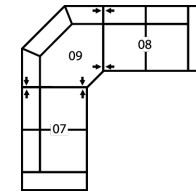

Depth - measured from the front edge of the seat cushion to the top of the back.

Width - measured from the widest point of the arm or arm pillow to the widest point of the opposite arm or arm pillow.

Arm Height - measured from the top of the arm to the floor.

79 x 62"

201 x 157cm

CONFIGURATION C2

88 x 86"

224 x 218cm

CONFIGURATION C3

127 x 41"

323 x 104cm

CONFIGURATION C4

120 x 98"

305 x 249cm

CONFIGURATION C5

142 x 49"

361 x 124cm

CONFIGURATION C6

114 x 87"

290 x 221cm

CONFIGURATION C7

98 x 98"

249 x 249cm