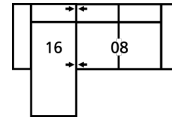

Reclining Chairs, Sofabed Mechanisms and Sofabed Mattresses - two year warranty

Seat Cushion Foam and Fibre-filled Components - five year pro-rated warranty

CONFIGURATION CH

111 x 86"

282 x 218cm

CONFIGURATION C1

79 x 62"

201 x 157cm

CONFIGURATION C2

88 x 86"

224 x 218cm

CONFIGURATION C3

127 x 41"

323 x 104cm

CONFIGURATION C4

120 x 98"

305 x 249cm

CONFIGURATION C5

142 x 49"

361 x 124cm

CONFIGURATION C6

114 x 87"