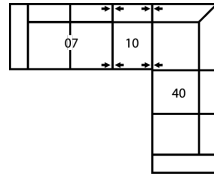

CONFIGURATION CH

111 x 86"

282 x 218cm