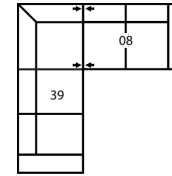

Depth - measured from the front edge of the seat cushion to the top of the back.

Width - measured from the widest point of the arm or arm pillow to the widest point of the opposite arm or arm pillow.

Arm Height - measured from the top of the arm to the floor.

Reclining Chairs, Sofabed Mechanisms and Sofabed Mattresses - two year warranty

Seat Cushion Foam and Fibre-filled Components - five year pro-rated warranty

CONFIGURATION CH

111 x 86"

282 x 218cm

CONFIGURATION C1

79 x 62"

201 x 157cm

CONFIGURATION C2

88 x 86"

224 x 218cm

CONFIGURATION C3

127 x 41"

323 x 104cm

CONFIGURATION C4

120 x 98"

305 x 249cm

CONFIGURATION C5

142 x 49"

361 x 124cm

CONFIGURATION C6

114 x 87"