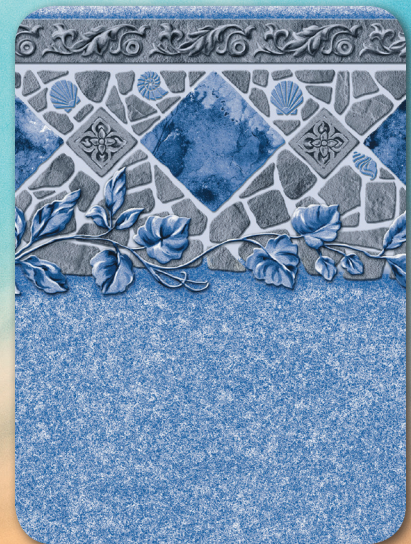

EXCLUSIVE LINER FEATURES

- Our liners are measured in mil, a true measurement. Don't be confused by the liner gauge "games" played with most competitor liners. Some will call their liner 20 gauge when they only measure 10 mil.
- 30%-60% heavier than competitor's liners in both weight and thickness. Contains the same weight and thickness on both the sidewall and the bottom.
- Made of a heavier vinyl material and will last 50%-90% longer than the competition.
- 100% lifetime warranty on all liner seams.

ATHENA TWO